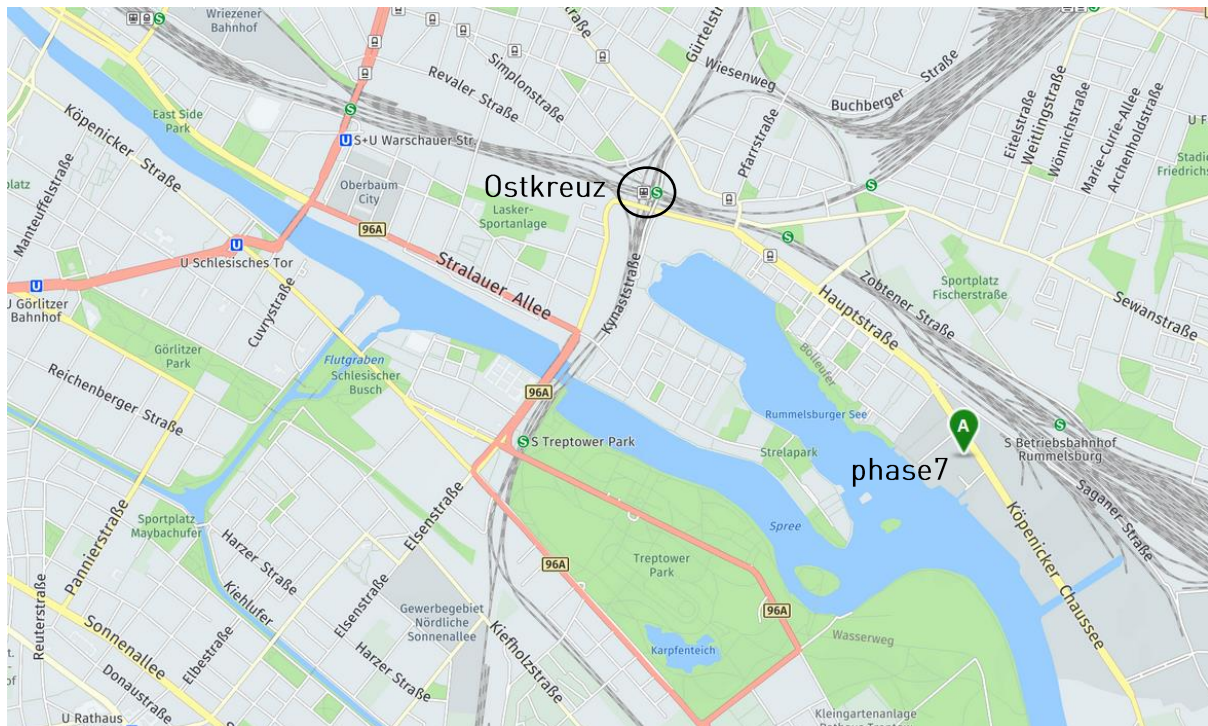

[www.phase7.de](http://www.phase7.de)

Public transport

- / Tram 21 to S Schönevide, stop Gustav-Holzmann-Straße
- / Please follow the tram approx. 50 meters in the direction of travel. You will find the entrance to the courtyard of the building on the right side.
- / If you arrive via Ostkreuz: Take the S3 to Erkner, stop S-Bahnhof Rummelsburg, change to the tram 21
- / Attention: The tram just runs every 20 minutes

### In the courtyard

- / Turn to the right, so that the building will be on your left side
- / Pass the short side of the house and turn left around the corner
- / Walk along the back of the house towards Rummelsburger Bucht
- / At the end of the building you will find the staircase F
- / Enter entrance F and climb the stairs to floor 4